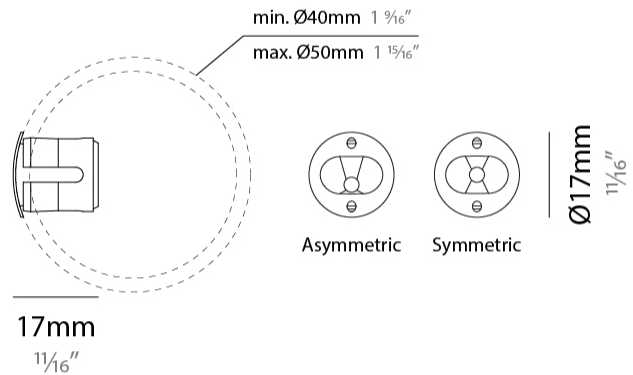

GENERAL

Series: Eyes Handrail
Subseries: Eyes 17 for Handrail
Brand: Unonovesette
Division: Exterior
Mounting Type: Recessed
Mounting Location: Handrail
Subcategory: Marker

PHYSICAL

Shape: Round
Diameter (mm): 17
Diameter (in): 11/16
Depth (mm): 17
Depth (in): 11/16
Light Distribution: Direct
Weight (kg): 0.13
Installation Requirement: Fixing springs
Diffuser: Extra clear glass 4mm
Fixture Finish: PSS
Fixture Material: Stainless Steel AISI 316L
Cable Details: 200 cm 2x0,5 mm²
Cut-out Measurements: 15mm / 9/16"

ELECTRICAL

Lamp Type: LED
Input Wattage (W): 2.33
Total Output Wattage (W): 1.05
Dimming: Non-Dimming / Phase Dimming (120Vac only) / 0-10V Dimming
Driver Included: No
Driver Location: Remote
Driver Type: Constant Current - Universal
Driver Class: Class 2
Housing: ENCP4
Input Voltage (V): 120 - 277
Output Voltage (V): 24
Constant Current (MA): 350

LED

Number of LEDs: 1
Color Temperature (°K): 2700 / 3000
Max. Delivered Lumen (lm): 124 (3000K)
Nominal Lumen (lm): 150 (3000K)
CRI: >90 CRI
Lamp Life (hrs): 50000

OPTICAL

Reflector: Assymetric / Symetric

RATINGS AND CERTIFICATIONS

Certified By: Certified for North American Standards
IP rating: IP67
Marine Grade: Stainless Steel AISI 316L