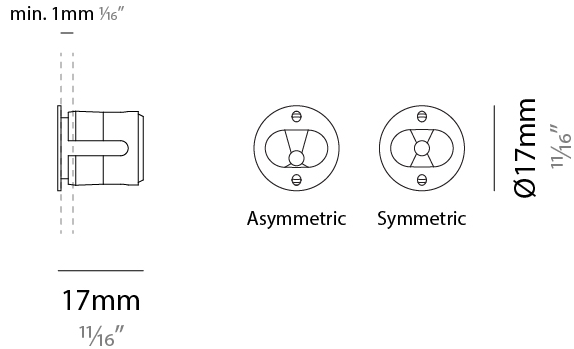

GENERAL

Series: Eyes Handrail
Subseries: Eyes 17 for Handrail
Brand: Unonovesette
Division: Exterior
Mounting Type: Recessed
Mounting Location: Handrail
Subcategory: Marker

PHYSICAL

Shape: Round
Diameter (mm): 17
Diameter (in): 11/16
Depth (mm): 17
Depth (in): 11/16
Light Distribution: Direct
Weight (kg): 0.13
Installation Requirement: Fixing springs
Diffuser: Extra clear glass 4mm
Fixture Finish: PSS
Fixture Material: Stainless Steel AISI 316L
Cable Details: 200 cm 2x0,5 mm2
Cut-out Measurements: 15mm / 9/16"

ELECTRICAL

Lamp Type: LED
Input Wattage (W): 2.33
Total Output Wattage (W): 1.05
Dimming: Non-Dimming / Phase Dimming (120Vac only) / 0-10V Dimming
Driver Included: No
Driver Location: Remote
Driver Type: Constant Current - Universal
Driver Class: Class 2
Housing: ENCP4
Input Voltage (V): 120 - 277
Output Voltage (V): 24
Constant Current (MA): 350

LED

Number of LEDs: 1
Color Temperature (°K): 2700 / 3000
Max. Delivered Lumen (lm): 124 (3000K)
Nominal Lumen (lm): 150 (3000K)
CRI: >90 CRI
Lamp Life (hrs): 50000

OPTICAL

Reflector: Assymetric / Symetric

RATINGS AND CERTIFICATIONS

Certified By: Certified for North American Standards
IP rating: IP67
Marine Grade: Stainless Steel AISI 316L